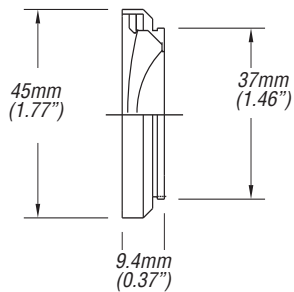

Canon Elura™

These accessories are made for Canon Elura and Optura series, Sony HVR, DSR, DCR, PC & TRV series. JVC GR & similar size camcorders. These lens add-ons come in 37mm thread and include 27mm, 30mm and 30.5mm step-up rings. Also available: 28mm and 34mm step-up rings.

www.schneideroptics.com

Specifications

Century Add-ons for Canon Elura & Optura series; Sony HVR, DSR, DCR, & TRV series, JVC & similar camcorders

	Description	Focal Length	Aperture	Horiz. Angle of View	Effect on Zoom Range
ODS-55WA-37	.55X Wide Angle Adapter	Orig. lens x .55	No light loss	45% wider than orig	Partial zoom capability
ODS-HR65-37	.65X HR Wide Angle Converter	Orig. lens x .65	No light loss	35% wider than orig	Full zoom capability
ODS-FEWA-37	.3X Ultra Fisheye Adapter	Orig. lens x .3	No light loss	130° horiz/180° vert	Partial zoom capability
ODS-HR20-37	2X Tele-Converter	Orig. lens x 2.	No light loss	n/a	Partial zoom, vignettes @ wide angle
ODS-1609-37	16:9 Widescreen Converter	Orig. lens x .7	No light loss	30% wider than orig	Full zoom capability
OAD-3725-00	+ 2.5 Achromatic Diopter	N/A	No light loss		Full zoom capability

*Note: 27mm, 30mm, & 30.5mm step rings are included.

Specifications are subject to change without notice.

.55X Wide Angle Adapter
1oz (28g)
43mm Front Thread

.65X HR Wide Angle Converter
5.3oz (150g)
62mm Front Thread