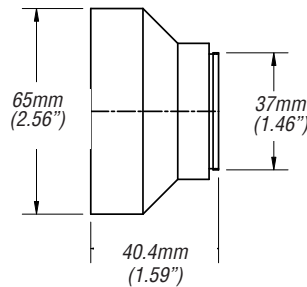

Canon Elura™

These accessories are made for Canon Elura and Optura series, Sony HVR, DSR, DCR, PC & TRV series. JVC GR & similar size camcorders. These lens add-ons come in 37mm thread and include 27mm, 30mm and 30.5mm step-up rings. Also available: 28mm and 34mm step-up rings.

www.schneideroptics.com

Specifications

Century Add-ons for Canon Elura & Optura series; Sony HVR, DSR, DCR, & TRV series, JVC & similar camcorders

	Description	Focal Length	Aperture	Horiz. Angle of View	Effect on Zoom Range
ODS-55WA-37	.55X Wide Angle Adapter	Orig. lens x .55	No light loss	45% wider than orig	Partial zoom capability
ODS-HR65-37	.65X HR Wide Angle Converter	Orig. lens x .65	No light loss	35% wider than orig	Full zoom capability
ODS-FEWA-37	.3X Ultra Fisheye Adapter	Orig. lens x .3	No light loss	130° horiz/180° vert	Partial zoom capability
ODS-HR20-37	2X Tele-Converter	Orig. lens x 2.	No light loss	n/a	Partial zoom, vignettes @ wide angle
ODS-1609-37	16:9 Widescreen Converter	Orig. lens x .7	No light loss	30% wider than orig	Full zoom capability
OAD-3725-00	+ 2.5 Achromatic Diopter	N/A	No light loss		Full zoom capability

*Note: 27mm, 30mm, & 30.5mm step rings are included.

Specifications are subject to change without notice.

.55X Wide Angle Adapter
1oz (28g)
43mm Front Thread

.65X HR Wide Angle Converter
5.3oz (150g)
62mm Front Thread