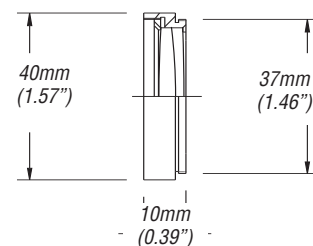

+2.5 Achromatic Diopter
1oz (28g)
37mm Front Thread

1-800-228-1254

Schneider OPTICS
It Starts with the Glass™

West Coast • 7701 Haskell Ave. • Van Nuys, CA 91406 • Tel: 818-766-3715 • Fax: 818-505-9865
East Coast • 285 Oser Ave • Hauppauge, NY 11788 • Tel: 631-761-5000 • Fax: 631-761-5090

Printed in USA SchC_27_37GCA2K