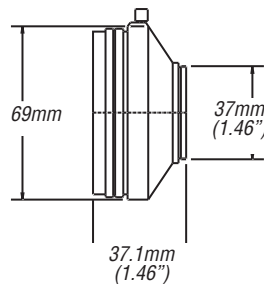

16:9 Widescreen Converter
6oz (160g)
62mm Front Thread