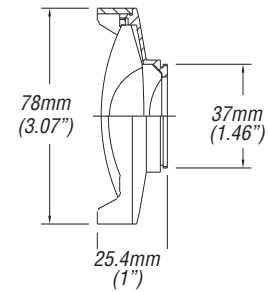

*Note: 27mm, 30mm, & 30.5mm step rings are included.

Specifications are subject to change without notice.

.55X Wide Angle Adapter
1oz (28g)
43mm Front Thread

.65X HR Wide Angle Converter
5.3oz (150g)
62mm Front Thread