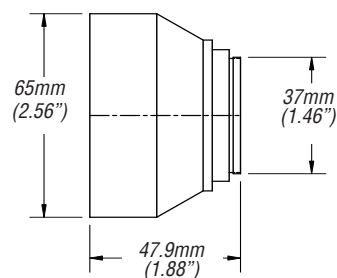

2X HR Tele-Converter
6.2oz (178g)
62mm Front Thread