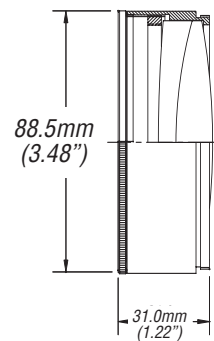

www.schneideroptics.com

Specifications

Century

Century Add-ons for Panasonic AG-HVX200 Camcorder in 16:9 mode.

	Description	Focal Length	Aperture	Horiz. Angle of View	35mm Still Equivalent	Comments
ORIGINAL LENS	13X	4.2-55mm	f/1.6-f/2.8	59.5°-5.0°	32.5-423mm	
OHD-06WA-HVX	.6X HD Wide Angle Adapter*	2.5-14.9mm	f/1.6-f/2.8	87.7°-18.3°	18.7-112mm	Partial zoom capability
OHD-75CV-HVX	.75X HD Wide Angle Converter*	3.15-41.3mm	f/1.6-f/2.8	74.6°-6.7°	23.6-307.5mm	Full zoom capability
OHD-FESU-HVX	Fisheye HD Adapter*	Approx. 2.3	f/1.6-f/2.8	92°	17mm	Partial zoom capability
OHD-FEWA-HVX	Xtreme HD Fisheye	Approx. 1.26	f/1.6-f/2.8	160°	3.2mm	Partial zoom capability
OHD-16TC-HVX	1.6X HD Tele-Converter*	39.6-88mm	f/1.6-f/2.8	6.9°-3.1°	299-665.2mm	Partial zoom, vignettes @ wide angles
OHD-20TC-HVX	2.0X HD Tele-Converter*	41-110mm	f/1.6-f/2.8	6.8°-2.5°	303.5-814mm	Partial zoom, vignettes @ wide angles
OAD-8620-00	+ 2.0 Achromatic Diopter**	N/A	f/1.6-f/2.8	N/A	N/A	Full zoom capability
OAD-8626-00	+ 2.6 Achromatic Diopter**	N/A	f/1.6-f/2.8	N/A	N/A	Full zoom capability

*Note: Bayonet Mount

**Note: Adapter Ring (OFA-8286-00) Required

.6X Wide Angle Adapter
7oz (200g)
102mm Filter Thread

.75X Wide Angle Converter
36oz (1.0kg)

Fisheye Adapter
12.7oz (360g)

Xtreme Fisheye
56.5oz (1.6kg)

1.6X Tele-Converter
26oz (731g)
102mm Filter Thread

2.0X Tele-Converter
47oz (1.3kg)
(102mm filter thread)

Achromatic Diopter
15oz (440g)
86mm Filter Thread

1-800-228-1254

Schneider OPTICS
It Starts with the Glass™