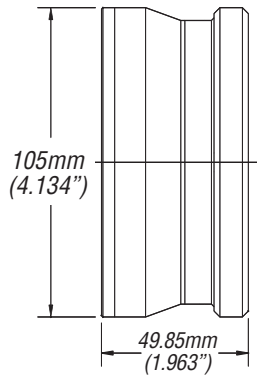

.75X Wide Angle Converter
36oz (1.0kg)