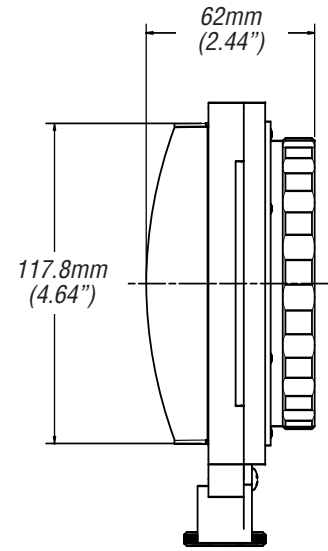

*Note: Bayonet Mount

**Note: Adapter Ring (OFA-8286-00) Required

.6X Wide Angle Adapter
7oz (200g)
102mm Filter Thread

.75X Wide Angle Converter
36oz (1.0kg)

Fisheye Adapter
12.7oz (360g)

Xtreme Fisheye
56.5oz (1.6kg)

1.6X Tele-Converter
26oz (731g)
102mm Filter Thread

2.0X Tele-Converter
47oz (1.3kg)
(102mm filter thread)

Achromatic Diopter
15oz (440g)
86mm Filter Thread

1-800-228-1254

Schneider OPTICS
It Starts with the Glass™