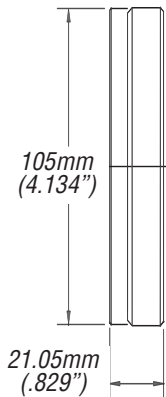

www.schneideroptics.com

Specifications

Century

Century Add-ons for Panasonic AG-HVX200 Camcorder in 16:9 mode.

	Description	Focal Length	Aperture	Horiz. Angle of View	35mm Still Equivalent	Comments
ORIGINAL LENS	13X	4.2-55mm	f/1.6-f/2.8	59.5°-5.0°	32.5-423mm	
OHD-06WA-HVX	.6X HD Wide Angle Adapter*	2.5-14.9mm	f/1.6-f/2.8	87.7°-18.3°	18.7-112mm	Partial zoom capability
OHD-75CV-HVX	.75X HD Wide Angle Converter*	3.15-41.3mm	f/1.6-f/2.8	74.6°-6.7°	23.6-307.5mm	Full zoom capability
OHD-FESU-HVX	Fisheye HD Adapter*	Approx. 2.3	f/1.6-f/2.8	92°	17mm	Partial zoom capability
OHD-FEWA-HVX	Xtreme HD Fisheye	Approx. 1.26	f/1.6-f/2.8	160°	3.2mm	Partial zoom capability
OHD-16TC-HVX	1.6X HD Tele-Converter*	39.6-88mm	f/1.6-f/2.8	6.9°-3.1°	299-665.2mm	Partial zoom, vignettes @ wide angles
OHD-20TC-HVX	2.0X HD Tele-Converter*	41-110mm	f/1.6-f/2.8	6.8°-2.5°	303.5-814mm	Partial zoom, vignettes @ wide angles
OAD-8620-00	+ 2.0 Achromatic Diopter**	N/A	f/1.6-f/2.8	N/A	N/A	Full zoom capability
OAD-8626-00	+ 2.6 Achromatic Diopter**	N/A	f/1.6-f/2.8	N/A	N/A	Full zoom capability

*Note: Bayonet Mount

**Note: Adapter Ring (OFA-8286-00) Required

.6X Wide Angle Adapter
7oz (200g)
102mm Filter Thread

.75X Wide Angle Converter
36oz (1.0kg)

Fisheye Adapter
12.7oz (360g)

Xtreme Fisheye
56.5oz (1.6kg)

1.6X Tele-Converter
26oz (731g)
102mm Filter Thread

2.0X Tele-Converter
47oz (1.3kg)
(102mm filter thread)

Achromatic Diopter
15oz (440g)
86mm Filter Thread

1-800-228-1254

Schneider OPTICS
It Starts with the Glass™