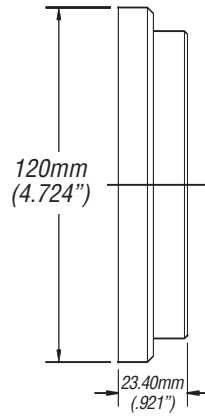

www.schneideroptics.com

Specifications

Century

Century Add-ons for Panasonic AG-HVX200 Camcorder in 16:9 mode.

	Description	Focal Length	Aperture	Horiz. Angle of View	35mm Still Equivalent	Comments
ORIGINAL LENS	13X	4.2-55mm	f/1.6-f/2.8	59.5°-5.0°	32.5-423mm	
OHD-06WA-HVX	.6X HD Wide Angle Adapter*	2.5-14.9mm	f/1.6-f/2.8	87.7°-18.3°	18.7-112mm	Partial zoom capability
OHD-75CV-HVX	.75X HD Wide Angle Converter*	3.15-41.3mm	f/1.6-f/2.8	74.6°-6.7°	23.6-307.5mm	Full zoom capability
OHD-FESU-HVX	Fisheye HD Adapter*	Approx. 2.3	f/1.6-f/2.8	92°	17mm	Partial zoom capability
OHD-FEWA-HVX	Xtreme HD Fisheye	Approx. 1.26	f/1.6-f/2.8	160°	3.2mm	Partial zoom capability
OHD-16TC-HVX	1.6X HD Tele-Converter*	39.6-88mm	f/1.6-f/2.8	6.9°-3.1°	299-665.2mm	Partial zoom, vignettes @ wide angles
OHD-20TC-HVX	2.0X HD Tele-Converter*	41-110mm	f/1.6-f/2.8	6.8°-2.5°	303.5-814mm	Partial zoom, vignettes @ wide angles
OAD-8620-00	+ 2.0 Achromatic Diopter**	N/A	f/1.6-f/2.8	N/A	N/A	Full zoom capability
OAD-8626-00	+ 2.6 Achromatic Diopter**	N/A	f/1.6-f/2.8	N/A	N/A	Full zoom capability

*Note: Bayonet Mount

**Note: Adapter Ring (OFA-8286-00) Required

.6X Wide Angle Adapter
7oz (200g)
102mm Filter Thread

.75X Wide Angle Converter
36oz (1.0kg)

Fisheye Adapter
12.7oz (360g)

Xtreme Fisheye
56.5oz (1.6kg)

1.6X Tele-Converter
26oz (731g)
102mm Filter Thread

2.0X Tele-Converter
47oz (1.3kg)
(102mm filter thread)

Achromatic Diopter
15oz (440g)
86mm Filter Thread

1-800-228-1254

Schneider OPTICS
It Starts with the Glass™