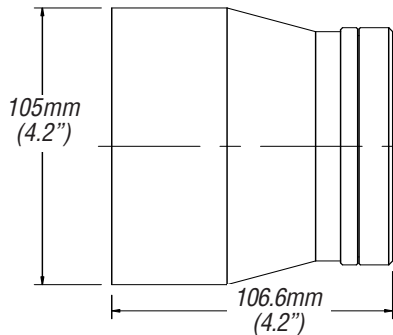

2.0X Tele-Converter
47oz (1.3kg)
(102mm filter thread)