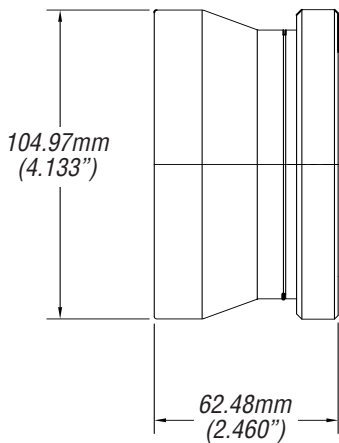

*Note: Bayonet Mount

**Note: Adapter Ring (OFA-8286-00) Required

.6X Wide Angle Adapter
7oz (200g)
102mm Filter Thread

.75X Wide Angle Converter
36oz (1.0kg)

Fisheye Adapter
12.7oz (360g)

Xtreme Fisheye
56.5oz (1.6kg)

1.6X Tele-Converter
26oz (731g)
102mm Filter Thread

2.0X Tele-Converter
47oz (1.3kg)
(102mm filter thread)

Achromatic Diopter
15oz (440g)
86mm Filter Thread

1-800-228-1254

Schneider OPTICS
It Starts with the Glass™